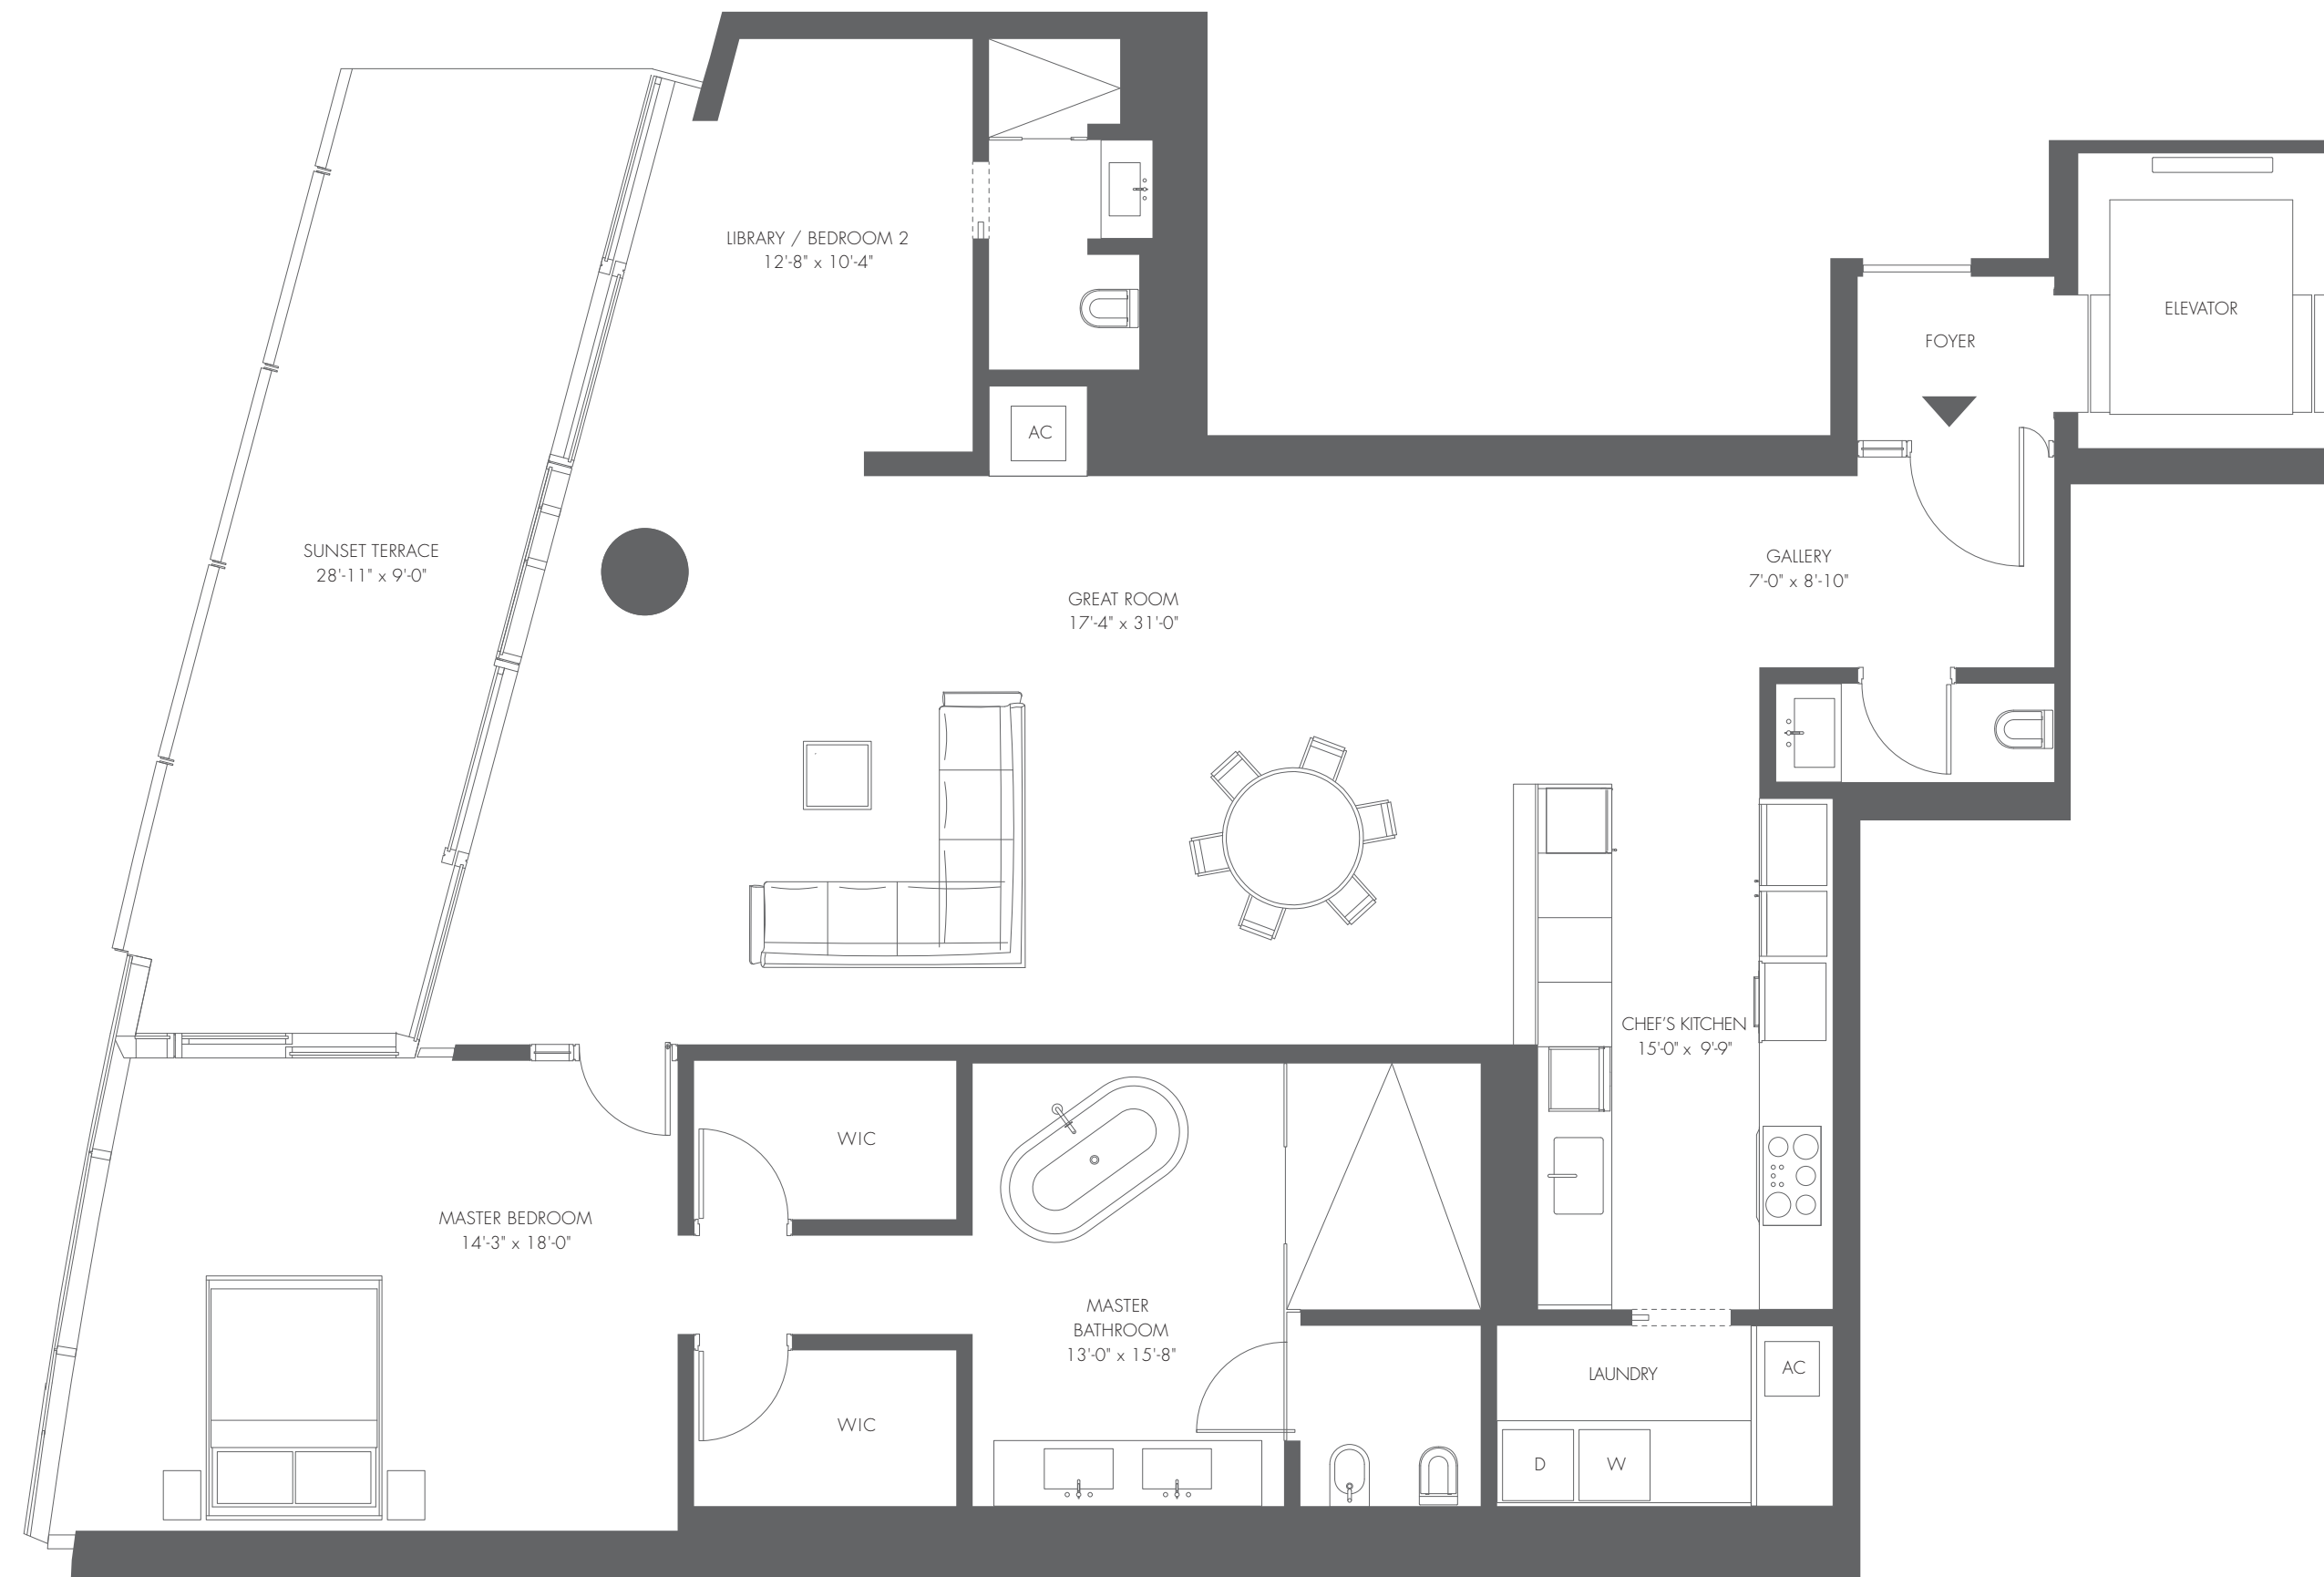

FOUR SEASONS
PRIVATE RESIDENCES
THE SURF CLUB, SURFSIDE, FLORIDA

SOUTH C1 (506, 706, 806)

FOUR SEASONS PRIVATE RESIDENCES

TWO BEDROOMS
TWO BATHROOMS
POWDER ROOM

TOTAL LIVING: 2,213 SQ/FT - 206 M²
INTERIOR: 1,960 SQ/FT - 182 M²
TERRACES: 253 SQ/FT - 24 M²